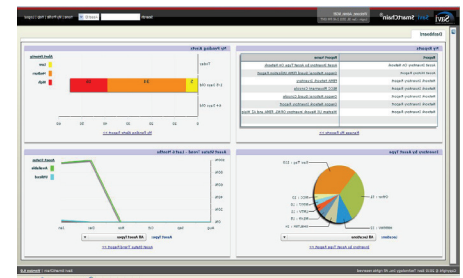

Savi Consignment Management's Integrated Offering

Savi Consignment Management distinguishes itself by taking a solution oriented approach. Savi brings an integrated offering that starts with the consignment and ends with the right business decision.

- **Automated Data Capture** Savi Consignment is part of a solution suite that includes Savi Site Manager, Savi Mobile and Savi Workstation products. These Savi products manage your AIDC network and offer an automated means for staying up to date on the location and condition of your consignments.
- **Legacy Integration** The ability to exchange data with other systems plays a critical role in assessing the big picture. Savi Consignment Management includes a Service Oriented Architecture (SOA) Web Service Framework that facilitates integration through a standardized, flexible approach.
- **Business Intelligence** Ultimately, information must be conveyed to supply chain managers, asset owners and other decision makers. Savi Consignment Management provides a dashboard summary of reports and alerts along with the capability to customize user interfaces, reports and alerting criteria.