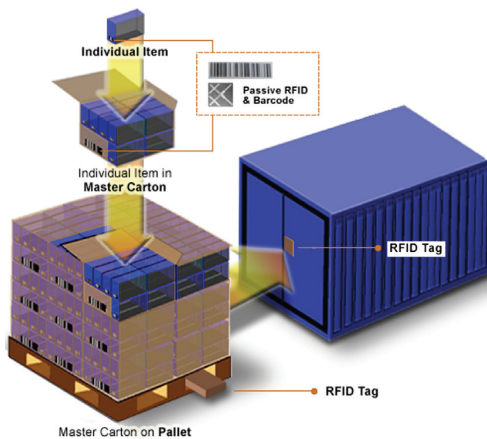

Savi® Consignment Management

Specialized solution for tracking consignment movements between Allied defense forces

AT A GLANCE

- Savi Consignment Management answers the question "How can I maintain inventory visibility across joint Allied operations and ensure in-theater troops have adequate supplies?"
- Improves visibility of consignments and inventory across joint Allied operations
- Leverages AIDC technology for automated, real-time data on the location and condition of your assets
- Includes SOA-based Web Services Framework to facilitate integration with other enterprise systems