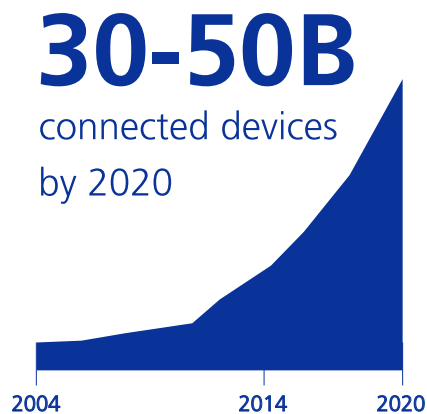

Partnership Opportunities

Savi partners come from many industries including:

- Mobile network operators
- Telematics companies
- Systems integrators
- Government contractors
- Hardware providers

Drive your business forward using Savi’s market-leading capabilities.