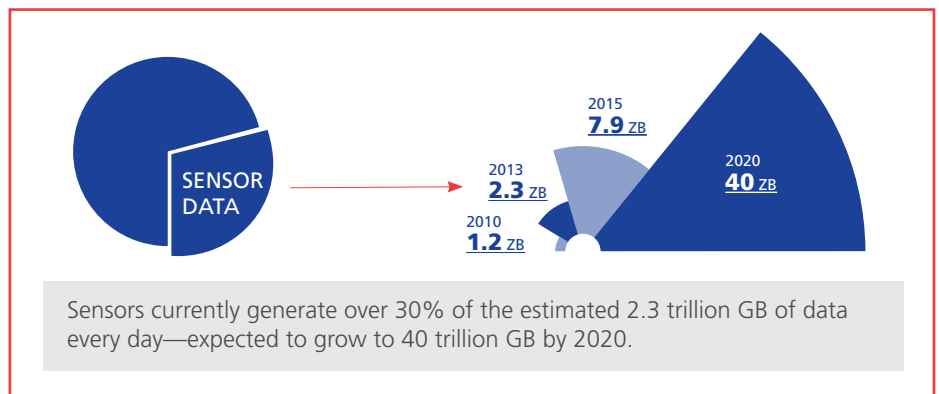

Partnership Opportunities

Savi partners come from many industries including:

- Mobile network operators
- Telematics companies
- Systems integrators
- Government contractors
- Hardware providers

Drive your business forward using Savi’s market-leading capabilities.